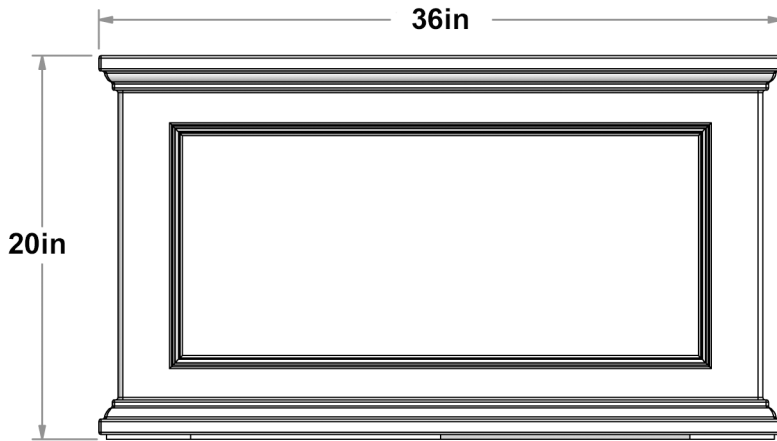

Fairfield Patio Planters

20in Square

FRONT VIEW

SIDE VIEW

20in x 36in

FRONT VIEW

SIDE VIEW