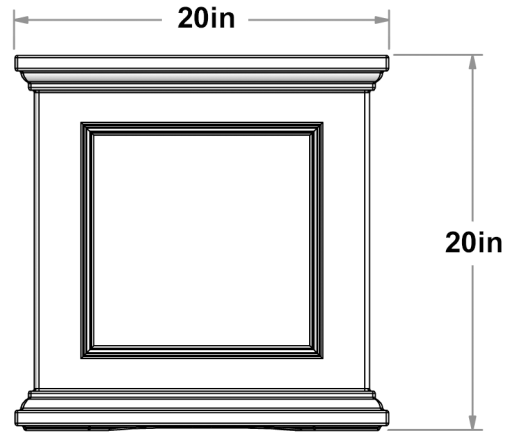

Fairfield Patio Planters

20in Square

FRONT VIEW

SIDE VIEW

20in x 36in

FRONT VIEW

SIDE VIEW