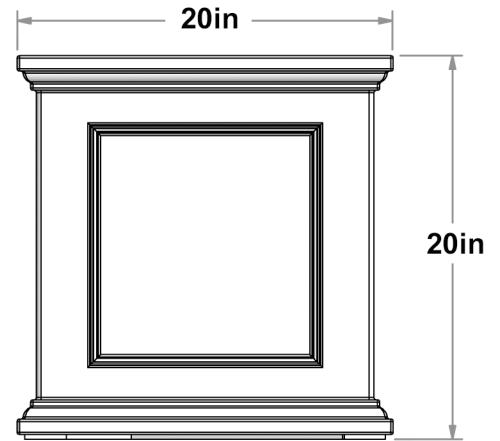

Fairfield Patio Planters

20in Square

FRONT VIEW

SIDE VIEW

20in x 36in

FRONT VIEW

SIDE VIEW