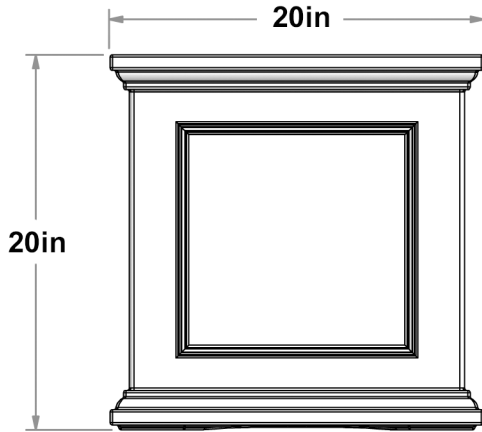

Fairfield Patio Planters

20in Square

FRONT VIEW

SIDE VIEW

20in x 36in

FRONT VIEW

SIDE VIEW