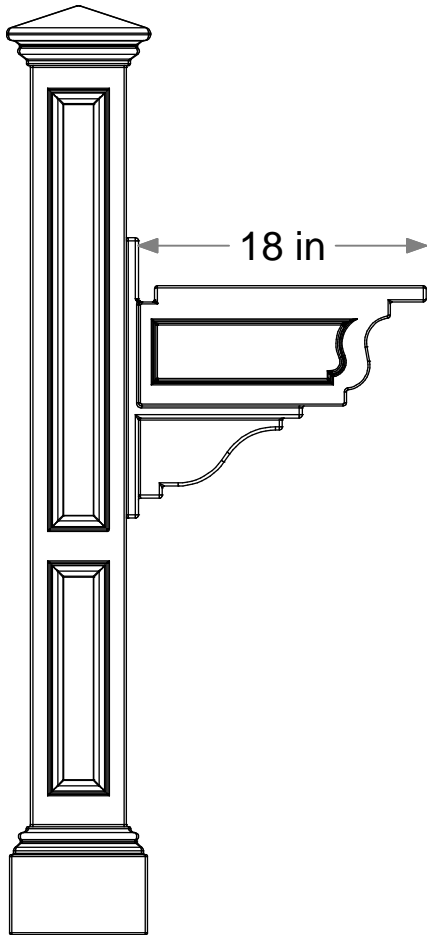

Charleston Plus Mail Post

26 1/4 in

6 1/4 in

58 in

18 in

8 3/4 in

8 3/4 in

MAYNE[®]
Outdoor Products of Distinction