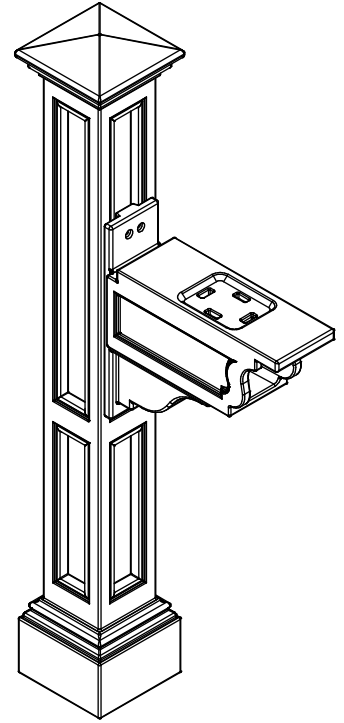

Charleston Plus Mail Post

26 1/4 in

6 1/4 in

58 in

18 in

8 3/4 in

8 3/4 in

MAYNE[®]
Outdoor Products of Distinction